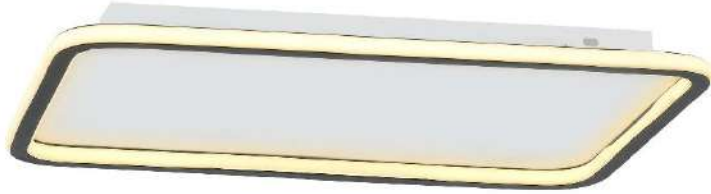

66126

AR-66126-BBY
Avonni | Wall Lamp
Ø:60 cm | H:20 cm
Light Source : 1xLED (68W)
Colors : White

AR-66127-BBY
Avonni | Wall Lamp
L:60 cm | W:40 cm | H:20 cm
Light Source : 1xLED (68W)
Colors : White