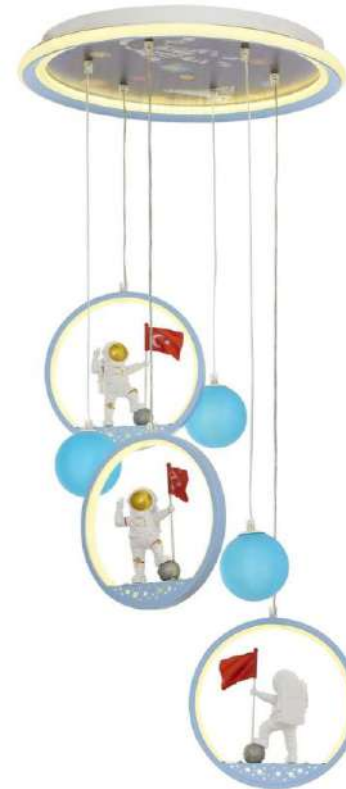

5278

5280

AV-5280-1B
 Avonni | Chandelier
 Ø:35cm | H:80 cm
 Light Source : 1XE27
 Colors : Nickel

AV-5284-TK
 Avonni | Chandelier
 Ø:40cm | H:80 cm
 Light Source : led
 Colors : Blue

AV-5284-PM
 Avonni | Chandelier
 Ø:40cm | H:80 cm
 Light Source : led
 Colors : Pink