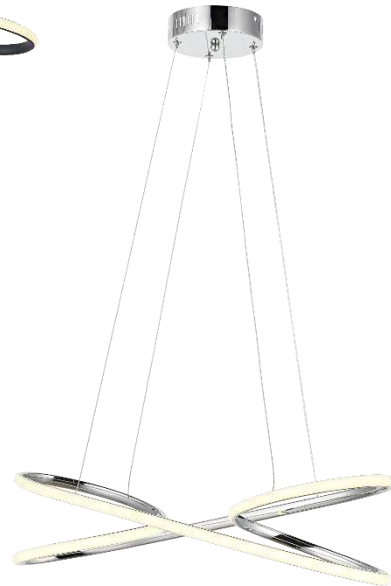

AV-4357-3K
 Avonni | Chandelier
 Ø:51 cm | H:25 cm
 Light Source : LED (40W)
 Colors : Chrome

AV-4357-3BBY
 Avonni | Chandelier
 Ø:51 cm | H:25 cm
 Light Source : LED (40W)
 Colors : White

4334

AV-4334-GR
Avonni | Chandelier
L:60 cm | W:25 cm | H:80 cm
Light Source : LED (95W)
Colors : Dark Gray